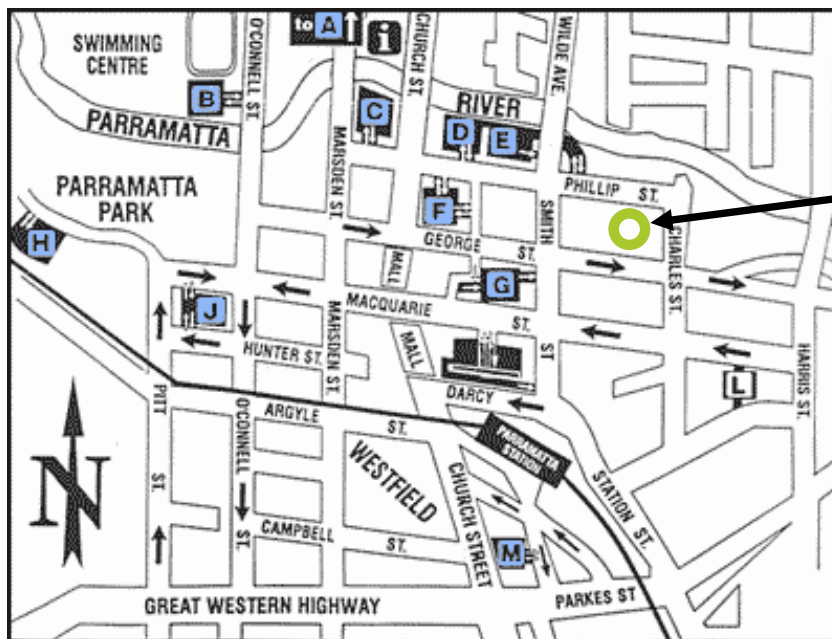

Parking @ AW Workwise Parramatta Office

Unfortunately there is no on-site parking at AW Workwise Parramatta however your three options are:

For car parking refer to this link

http://www.parracity.nsw.gov.au/traffic_and_transport/car_parks AW Workwise is opposite the Parramatta Ferry and a short distance from Parramatta Westfield's. Parking D on this map may be the best option.

Alternatively, if catching the train, Parramatta Council runs a FREE loop bus from the train station which stops outside the KMPG Building where AW Workwise is located. This is stop 10, at Phillip Street – east.

http://www.parracity.nsw.gov.au/traffic_and_transport/transport/the_loop

Lastly, if you choose to catch the ferry we are opposite the stop.

www.131500.com.au

We are here

AW Workwise

7/111 Phillip Street (PO BOX 953) Parramatta NSW 2150